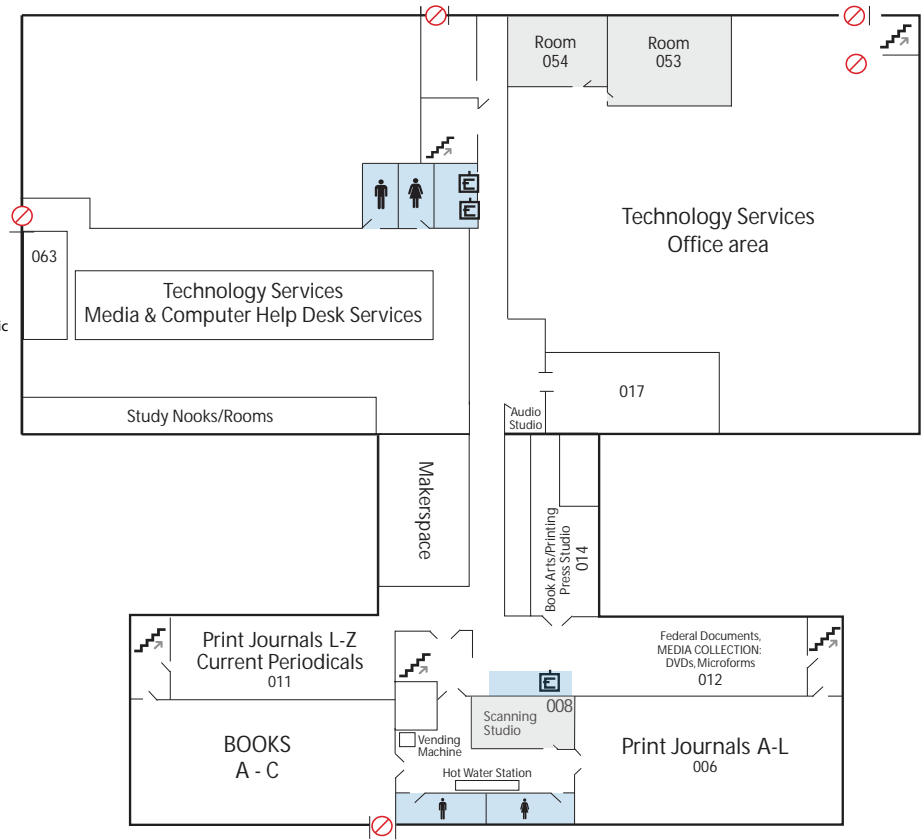

University of Puget Sound Collins Memorial Library

Main Floor

Lower Level

Legend

- Group/Collaborative Zone
- Quiet Zone
- Computer
- Elevator
- Emergency Exit
- Emergency Defibrillator
- Group Study Room
- Non-public areas
- Restroom
- Stairs
- Study Room
- Seat
- Tables
- Reference Help
- Restroom
- Study Room

University of Puget Sound
Collins Memorial Library

Floor 2

Legend

- Group/Collaborative Zone
- Quiet Zone
- Elevator
- Emergency Exit
- Study Rooms
- Non-public areas
- Restroom
- Stairs

Floor 3

Floor 4