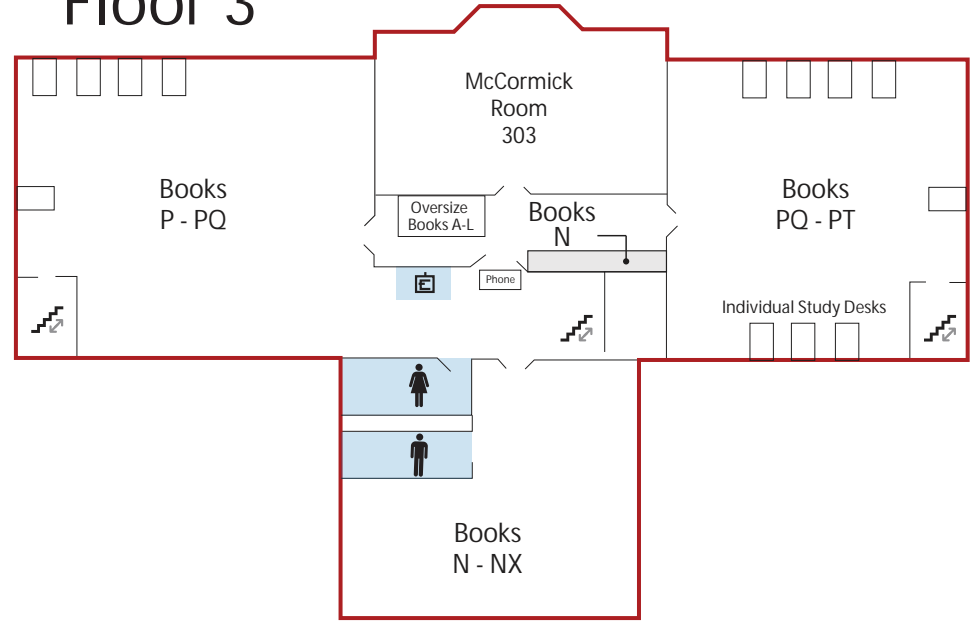

University of Puget Sound Collins Memorial Library

Main Floor

Lower Level

Legend

- Group/Collaborative Zone
- Quiet Zone
- Computer
- Elevator
- Emergency Exit
- Emergency Defibrillator
- Group Study Room
- Non-public areas
- Restroom
- Stairs
- Study Room
- Seat
- Tables
- Reference Help
- Restroom
- Study Room

University of Puget Sound
Collins Memorial Library

Floor 2

Legend

- Group/Collaborative Zone
- Quiet Zone
- Elevator
- Emergency Exit
- Study Rooms
- Non-public areas
- Restroom
- Stairs

Floor 3

Floor 4