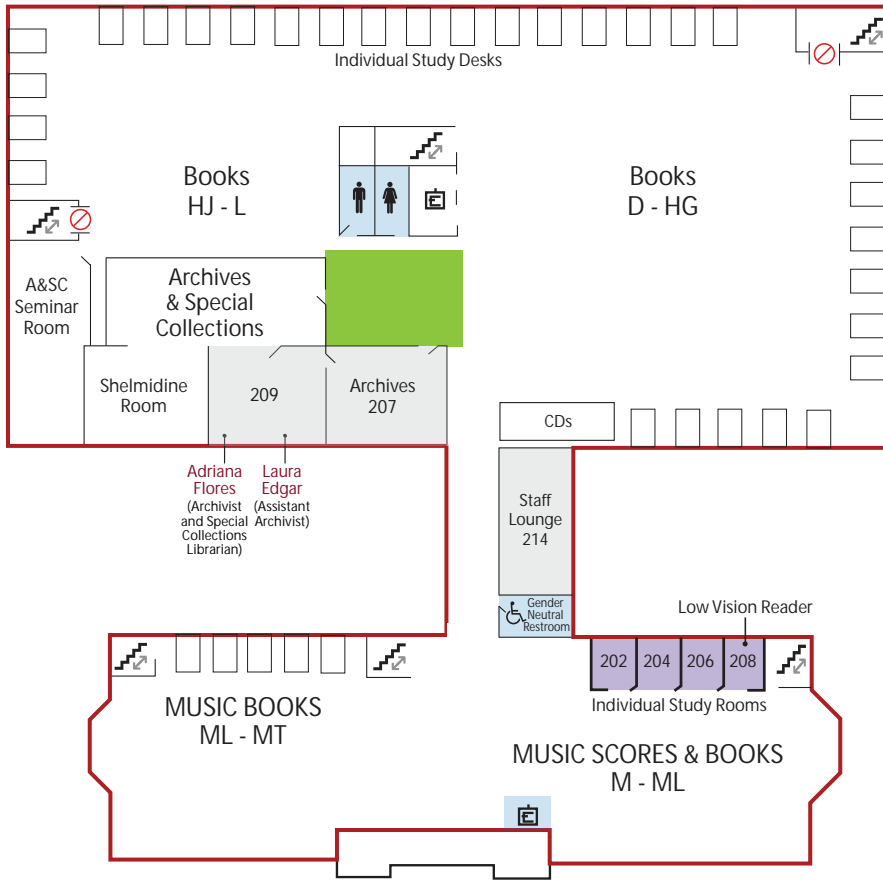

University of Puget Sound Collins Memorial Library

Main Floor

Lower Level

Legend

- Group/Collaborative Zone
- Quiet Zone
- Computer
- Elevator
- Emergency Exit
- Emergency Defibrillator
- Group Study Room
- Non-public areas
- Restroom
- Stairs
- Study Room
- Seat
- Tables
- Reference Help
- Restroom
- Study Room

University of Puget Sound
Collins Memorial Library

Floor 2

Legend

- Group/Collaborative Zone
- Quiet Zone
- Elevator
- Emergency Exit
- Study Rooms
- Non-public areas
- Restroom
- Stairs

Floor 3

Floor 4