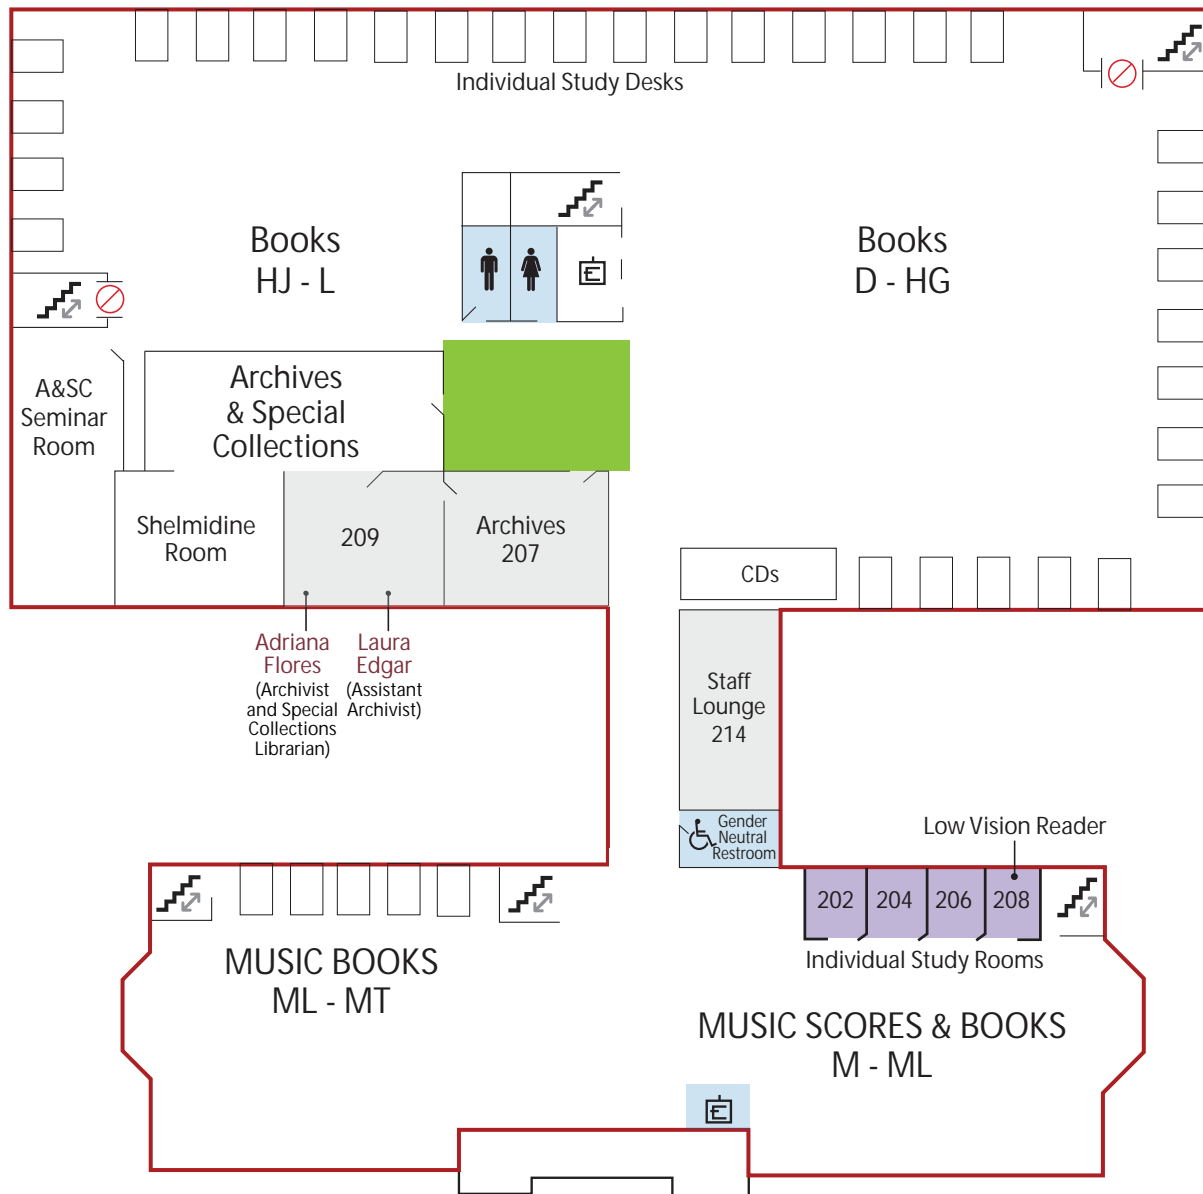

Floor 2

Adriana Flores
(Archivist and Special Collections Librarian)

Laura Edgar
(Assistant Archivist)

Legend

- | | | |
|--|--|--|
|  Group/Collaborative Zone |  Elevator |  Non-public areas |
|  Quiet Zone |  Emergency Exit |  Restroom |
| |  Study Rooms |  Stairs |