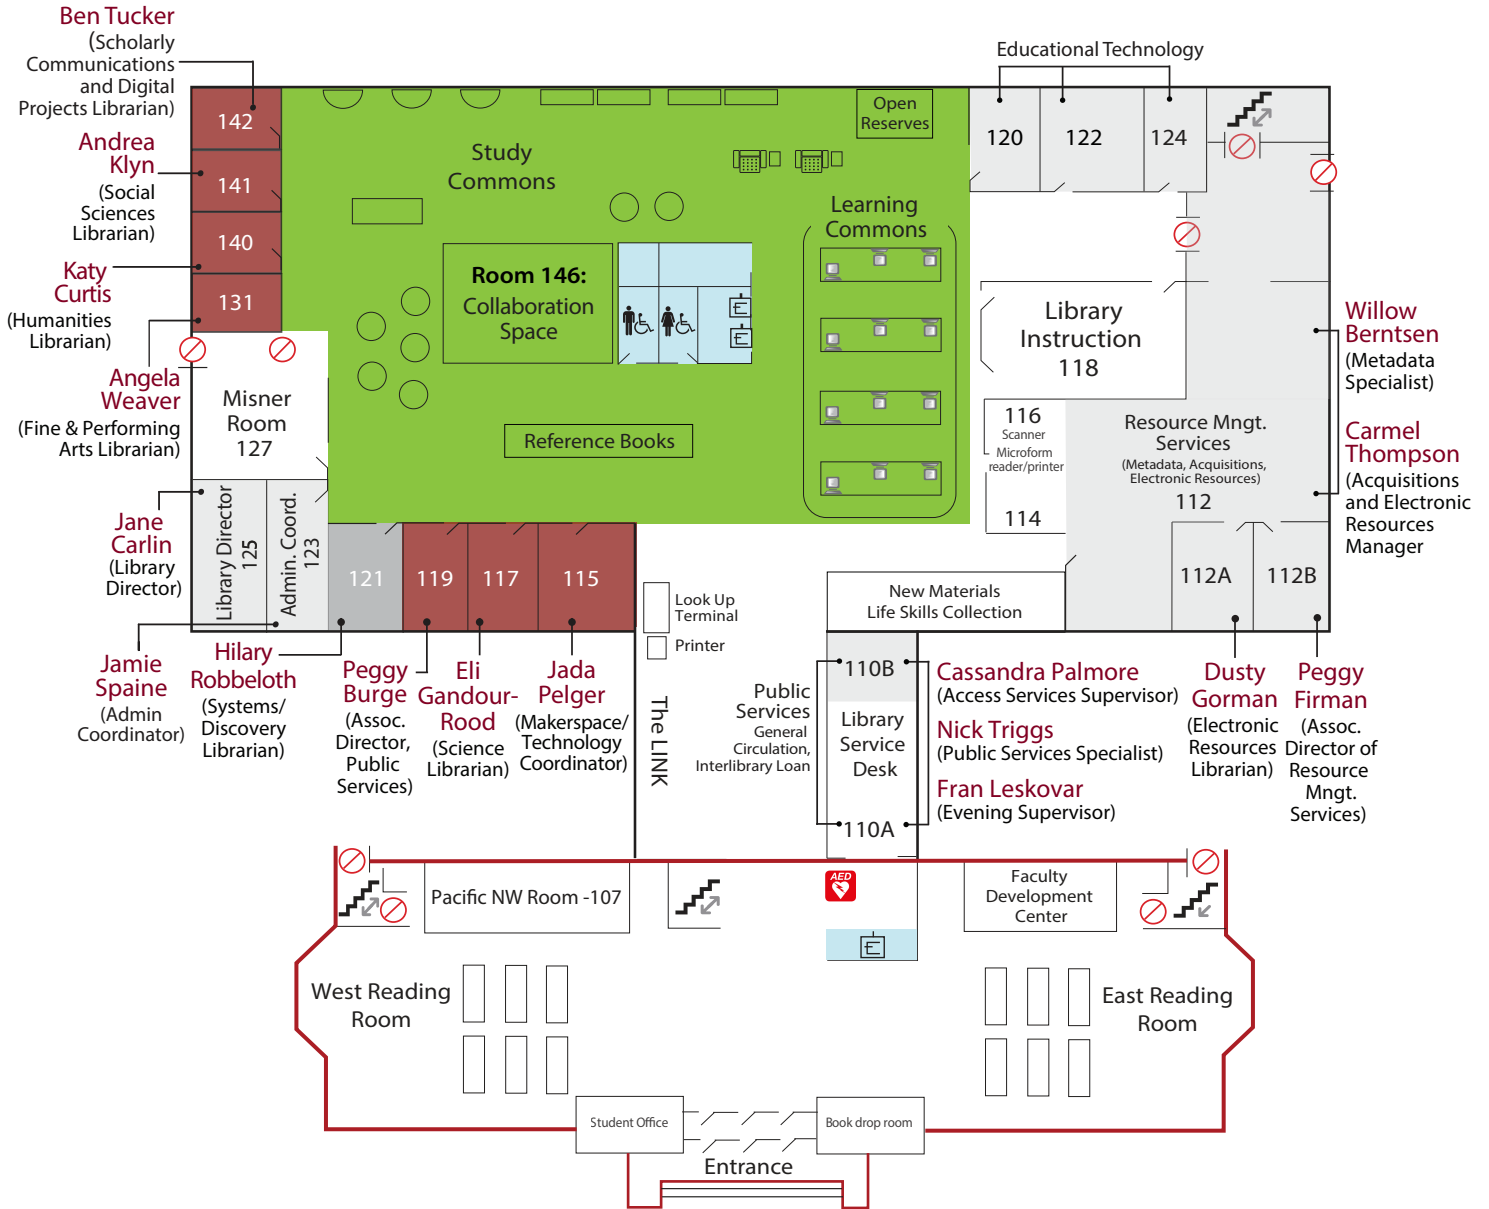

Main Floor 1

Legend

- | | | |
|---|---|---|
| Group/Collaborative Zone |  Computer | Reference Help |
| Quiet Zone |  Elevator |  Restroom |
| |  Emergency Exit |  Stairs |
| |  Emergency Defibrillator |  Study Room |
|  Group Study Room |  Seat |  Tables |
| Non-public areas | | |